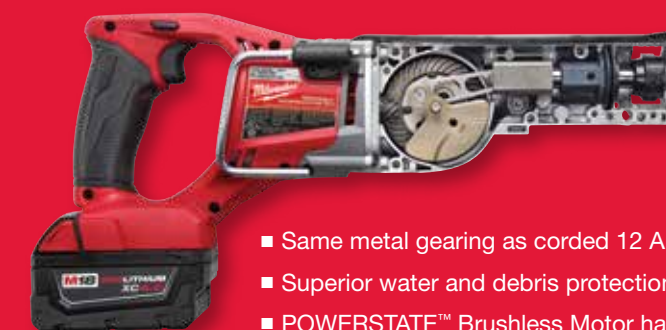

**SAWZALL®
Recip Saw Kit
2720-21**

**REDLITHIUM™
XC4.0**

DRIVEN TO OUTPERFORM.™

M18 FUEL™ is engineered for the most demanding tradesmen in the world. Delivering unrivaled performance in a compact structure, all M18 FUEL™ products feature three Milwaukee®-exclusive innovations — the POWERSTATE™ Brushless Motor, REDLITHIUM™ Battery Pack and REDLINK PLUS™ Intelligence Hardware and Software — that deliver unmatched power, run-time and durability. Simply put, the M18 FUEL™ SAWZALL® reciprocating saw is the most powerful 18V cordless reciprocating saw on the market, the first to deliver true corded performance without the cord.

FASTER CUTTING

- Sustains torque and speed under load
- Reduced vibration provides faster starts in metal stock

LONGER TOOL LIFE

- Patented gear protecting clutch protects tool in abusive situation

- Same metal gearing as corded 12 AMP SAWZALL®
- Superior water and debris protection
- POWERSTATE™ Brushless Motor has no wearable parts which allows the motor to run longer without needing service