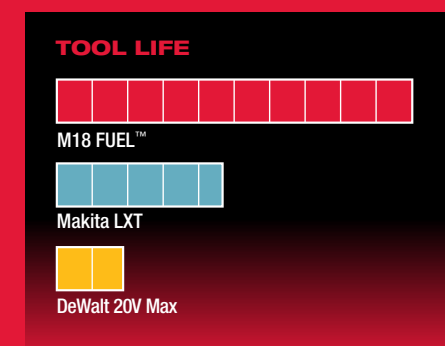

LONGER TOOL LIFE

- Patented gear protecting clutch protects tool in abusive situation