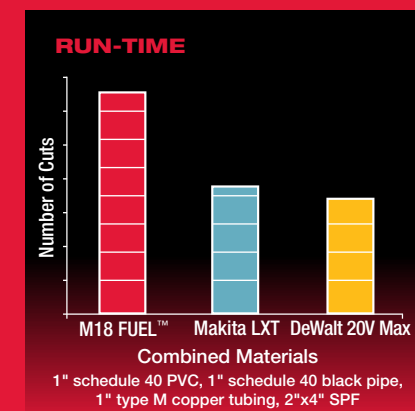

UP TO
2X
MORE
RUN-TIME

UP TO
30%
FASTER
CUTTING

UP TO
5X
LONGER
TOOL LIFE

SAWZALL® RECIP SAW KIT

MORE RUN-TIME

- REDLITHIUM™ XC4.0 Batteries deliver more work per charge than any competitive lithium-ion battery
- POWERSTATE™ Brushless Motor creates less friction and sparking, providing a more efficient use of battery power