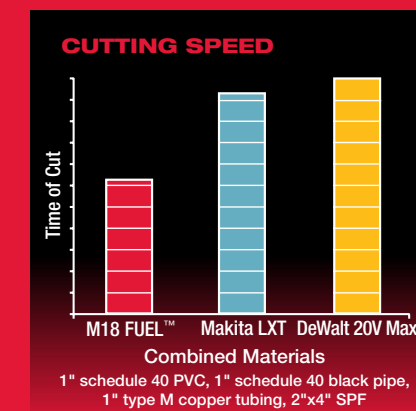

FASTER CUTTING

- Sustains torque and speed under load
- Reduced vibration provides faster starts in metal stock